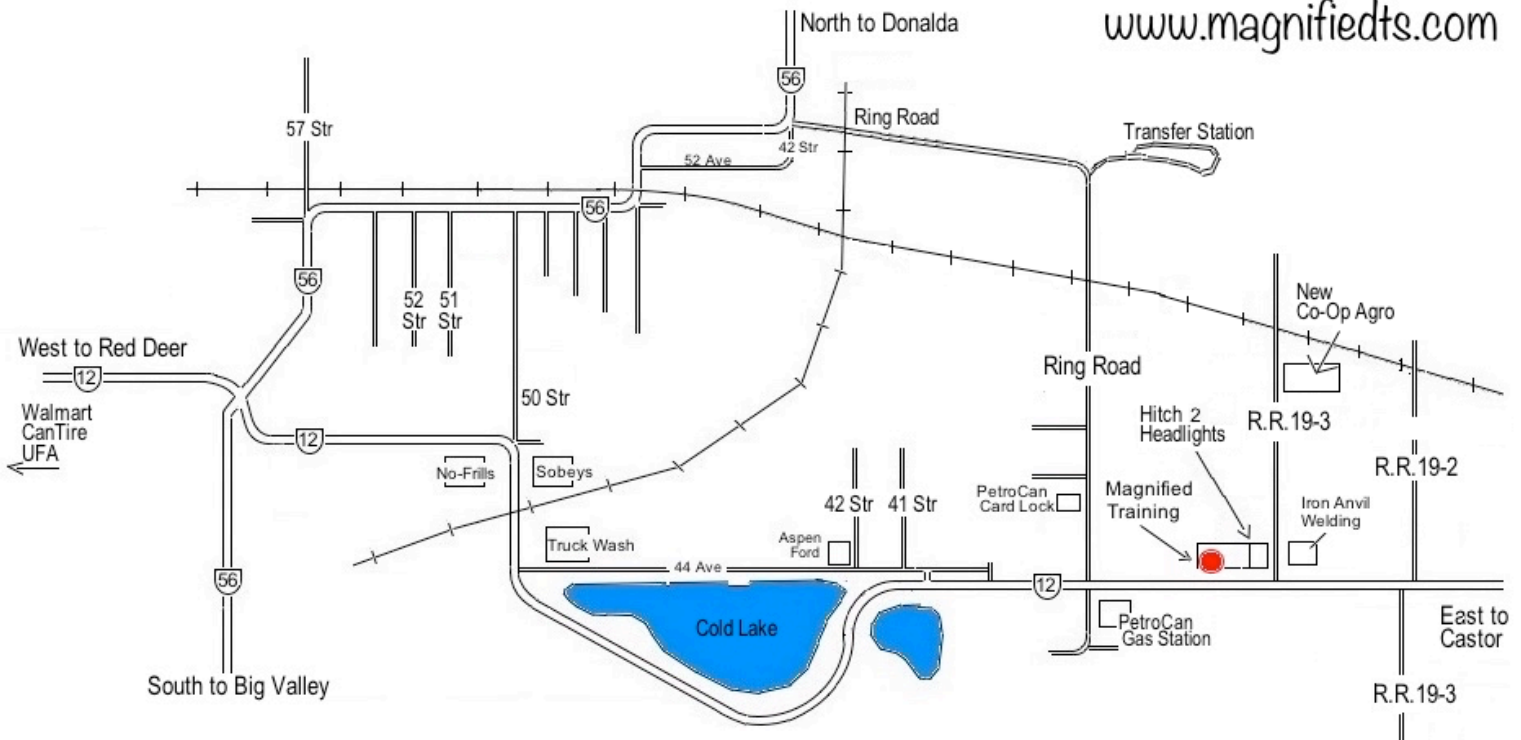

Magnified Training Services Ltd

Hwy 12, Stettler Alberta
403-356-2110
www.magnifiedts.com

Note** Google Maps will send you to Botha, AB ... We're NOT in Botha!

Google Map "Hitch to Headlights, Stettler" for the correct map directions.

Coming East from Red Deer:

Head east on hwy12, thru Stettler, loop south around cold lake, head another kilometer out of town, turn left (north) on R.R.19-3. We are on the corner on hwy12 and R.R.19-3 (beside Hitch to Headlights)

Coming West from Castor:

Head west on hwy12, turn right (north) on R.R.19-3 (if you see PetroCan Gas Station on your left you have gone too far, turn around there and head back about 1/2 kilometer and turn left (north) on R.R.19-3. We are on the corner on hwy12 and R.R.19-3 (beside Hitch to Headlights)

Coming South from Donalda:

Head south on hwy56 into Stettler, turn left (east) on hwy12, follow thru town, loop south around cold lake and head east another kilometer out of town, turn left (north) on R.R.19-3. We are on the corner of hwy12 and R.R.19-3 (beside Hitch to Headlights)

Coming North from Big Valley:

Head north on hwy56 into Stettler, turn right (east) on hwy12, follow thru town, loop south around cold lake and head east another kilometer out of town, turn left (north) on R.R.19-3. We are on the corner of hwy12 and R.R.19-3 (beside Hitch to Headlights)